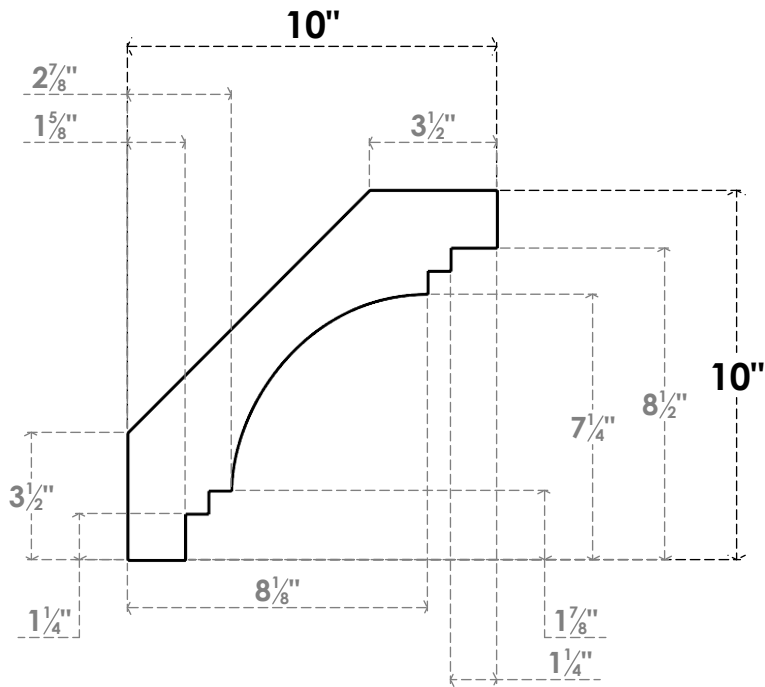

ITEM NUMBER: BRCPO030X10000X10000PEC

3"W X 10"D X 10"H PESCADERO ARCHITECTURAL GRADE PVC OPEN BRACE

SIDE PROFILE

FRONT PROFILE

ISOMETRIC

EKENA MILLWORK
2300 WEST MAIN ST.
CLARKSVILLE, TX 75426
TOLL FREE: 866-607-0453
WWW.EKENAMILLWORK.COM

NOTES

1. INSTALLATION TO BE COMPLETED IN ACCORDANCE WITH MANUFACTURER'S SPECIFICATIONS.
2. DRAWING MAY NOT BE TO SCALE
3. THIS DRAWING IS INTENDED FOR DESIGN AND PLANNING PURPOSES ONLY.
4. ALL INFORMATION CONTAINED HEREIN WAS CURRENT AT THE TIME OF DEVELOPMENT BUT MUST BE REVIEWED AND APPROVED BY THE PRODUCT MANUFACTURER TO BE CONSIDERED ACCURATE.
5. ARCHITECTURAL GRADE PVC PRODUCTS ARE MADE FROM EXPANDED CELLULAR PVC AND COME NATURALLY WHITE BUT MAY BE PAINTED