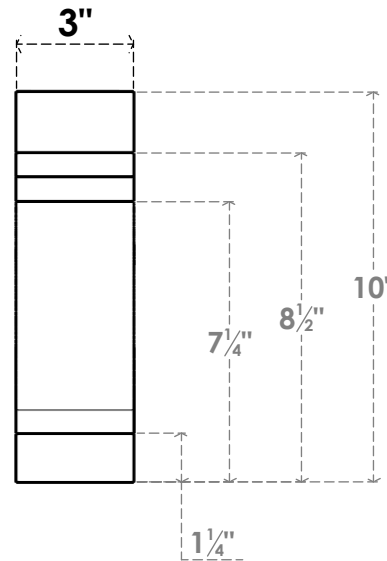

ITEM NUMBER: BRCPO030X10000X10000PEC

3"W X 10"D X 10"H PESCADERO ARCHITECTURAL GRADE PVC OPEN BRACE

SIDE PROFILE

FRONT PROFILE

ISOMETRIC

EKENA MILLWORK
2300 WEST MAIN ST.
CLARKSVILLE, TX 75426
TOLL FREE: 866-607-0453
WWW.EKENAMILLWORK.COM

NOTES

1. INSTALLATION TO BE COMPLETED IN ACCORDANCE WITH MANUFACTURER'S SPECIFICATIONS.
2. DRAWING MAY NOT BE TO SCALE
3. THIS DRAWING IS INTENDED FOR DESIGN AND PLANNING PURPOSES ONLY.
4. ALL INFORMATION CONTAINED HEREIN WAS CURRENT AT THE TIME OF DEVELOPMENT BUT MUST BE REVIEWED AND APPROVED BY THE PRODUCT MANUFACTURER TO BE CONSIDERED ACCURATE.
5. ARCHITECTURAL GRADE PVC PRODUCTS ARE MADE FROM EXPANDED CELLULAR PVC AND COME NATURALLY WHITE BUT MAY BE PAINTED