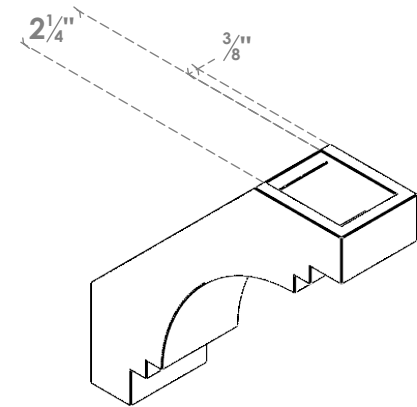

ITEM NUMBER: BRCPO030X10000X10000PEC

3"W X 10"D X 10"H PESCADERO ARCHITECTURAL GRADE PVC OPEN BRACE

SIDE PROFILE

FRONT PROFILE

ISOMETRIC

EKENA MILLWORK
2300 WEST MAIN ST.
CLARKSVILLE, TX 75426
TOLL FREE: 866-607-0453
WWW.EKENAMILLWORK.COM